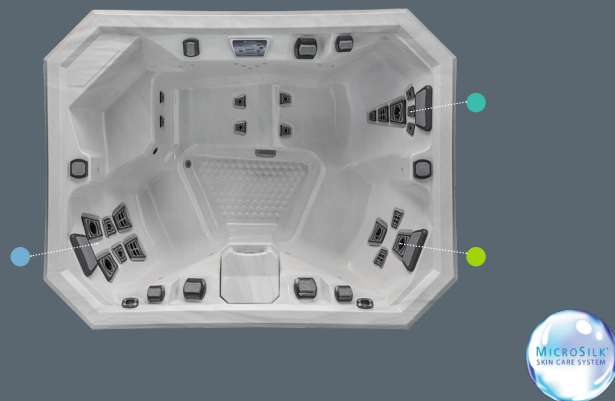

Not to be forgotten is foot reflexology, the belief that reflex points in the feet correspond to different body organs and systems, and that pressing them creates real health benefits. Vector21 hot tubs feature reflexology footwells, and some models also feature a colossal Whitewater-4™ jet in the footwell. The massive flow volume of this revolutionary jet design is a great foot-massage feature.

### V65L: 3 PERSON HOT TUB

Specialized Seats: ● Deep-Tissue ● Relaxation ● Swedish

The V65L is your personal vacation at home. Its compact size fits tight spaces, and can be located anywhere thanks to 120 Volt plug-and-play convenience. 22 Jetpods soothe weary muscles, a comfortable Commander's Lounge lets you really chill out, plus a cooldown seat is the perfect perch. Just add friends for serious fun!