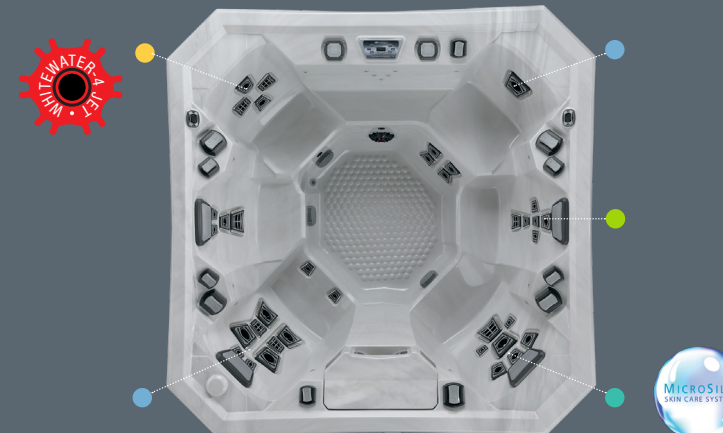

V84: 6 PERSON HOT TUB

Specialized Seats: ● Deep-Tissue (2) ● Relaxation ● Shiatsu ● Swedish

The V84 allows you to voyage with your family year-round. Six seating positions are fit for a clan, plus a high perch to feel the power of the Whitewater-4 jet. Add 36 Jetpods to deliver a customized massage, and five V³ Controls to target your trouble spots and you'll be off on a world of hydromassage adventure!

	US/CA 60Hz	INTL 50Hz
SIZE	84 X 84 X 36 in	213 X 213 X 91 cm
THERAPY SEATS	6	6
JETS	37	37
V³ CONTROLS	5	5
PUMPS	Two 2-SPEED	Two 2-SPEED
FLOW RATE	320 GPM	1211 LPM
ELECTRICAL	240V 30 OR 50A	230V 32A*
WATER CAPACITY	320 Gal	1211 L
WEIGHT DRY/FULL	700/3372 lb	318/1530 kg

*May be wired 1 x 16A, 2 x 16A, 1 x 32A, 3 phase **With optional performance 240V upgrade (US/Canada only) ***With optional two-pump upgrade