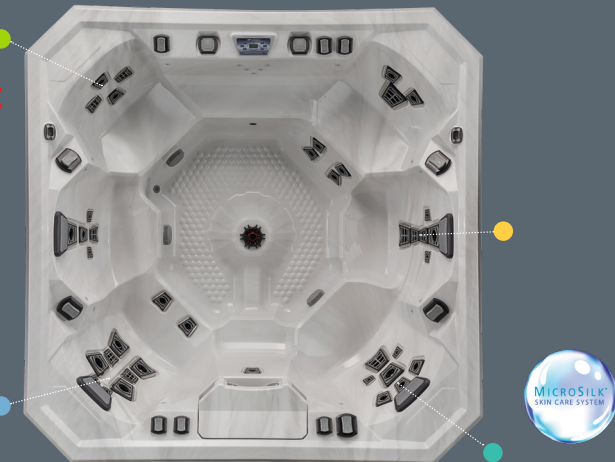

V94: 7 PERSON HOT TUB

Specialized Seats: ● Deep-Tissue ● Relaxation ● Shiatsu ● Swedish

The V94 is a virtual giant, providing all the room you need, including two bonus steps. The Whitewater-4 jet delivers a volcanic eruption of exhilarating therapy. Add two dual-speed pumps, the V-O-L-T system and 40 Jetpods, and you have one dynamic hot tub engineered for a crowd!

	US/CA 60Hz	INTL 50Hz
SIZE	94 X 94 X 36 in	239 X 239 X 91 cm
THERAPY SEATS	7	7
JETS	41	41
V³ CONTROLS	5	5
PUMPS	Two 2-SPEED	Two 2-SPEED
FLOW RATE	320 GPM	1211 GPM
ELECTRICAL	240V 30 OR 50A	230V 32A*
WATER CAPACITY	400 Gal	1514 L
WEIGHT DRY/FULL	840/4176 lb	381/1894 kg