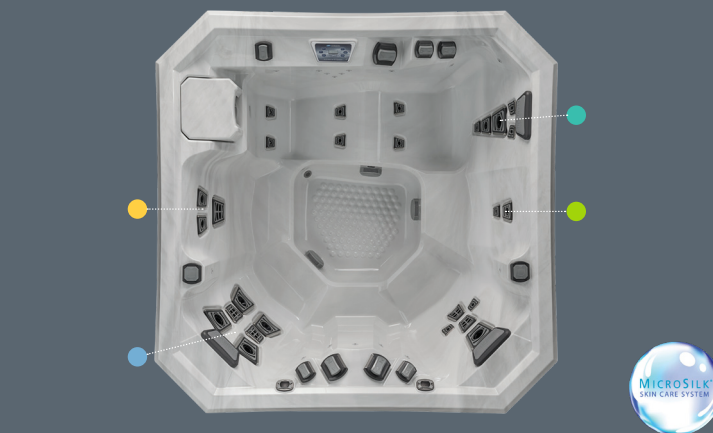

### V65L: 3 PERSON HOT TUB

Specialized Seats: ● Deep-Tissue ● Relaxation ● Swedish

The V65L is your personal vacation at home. Its compact size fits tight spaces, and can be located anywhere thanks to 120 Volt plug-and-play convenience. 22 Jetpods soothe weary muscles, a comfortable Commander's Lounge lets you really chill out, plus a cooldown seat is the perfect perch. Just add friends for serious fun!

### V77L: 5 PERSON HOT TUB

Specialized Seats: ● Deep-Tissue ● Relaxation ● Shiatsu ● Swedish

The V77L is your family conversation pit to accommodate five people with room to move around. Stretch your legs in the Commander's Lounge, or take a breather on the cooldown seat. 27 Jetpods deliver a professional massage, and three V<sup>3</sup> Controls put the action at your fingertips!