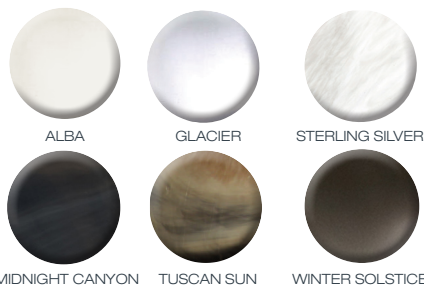

INTERIOR ACRYLIC COLOR CHOICES