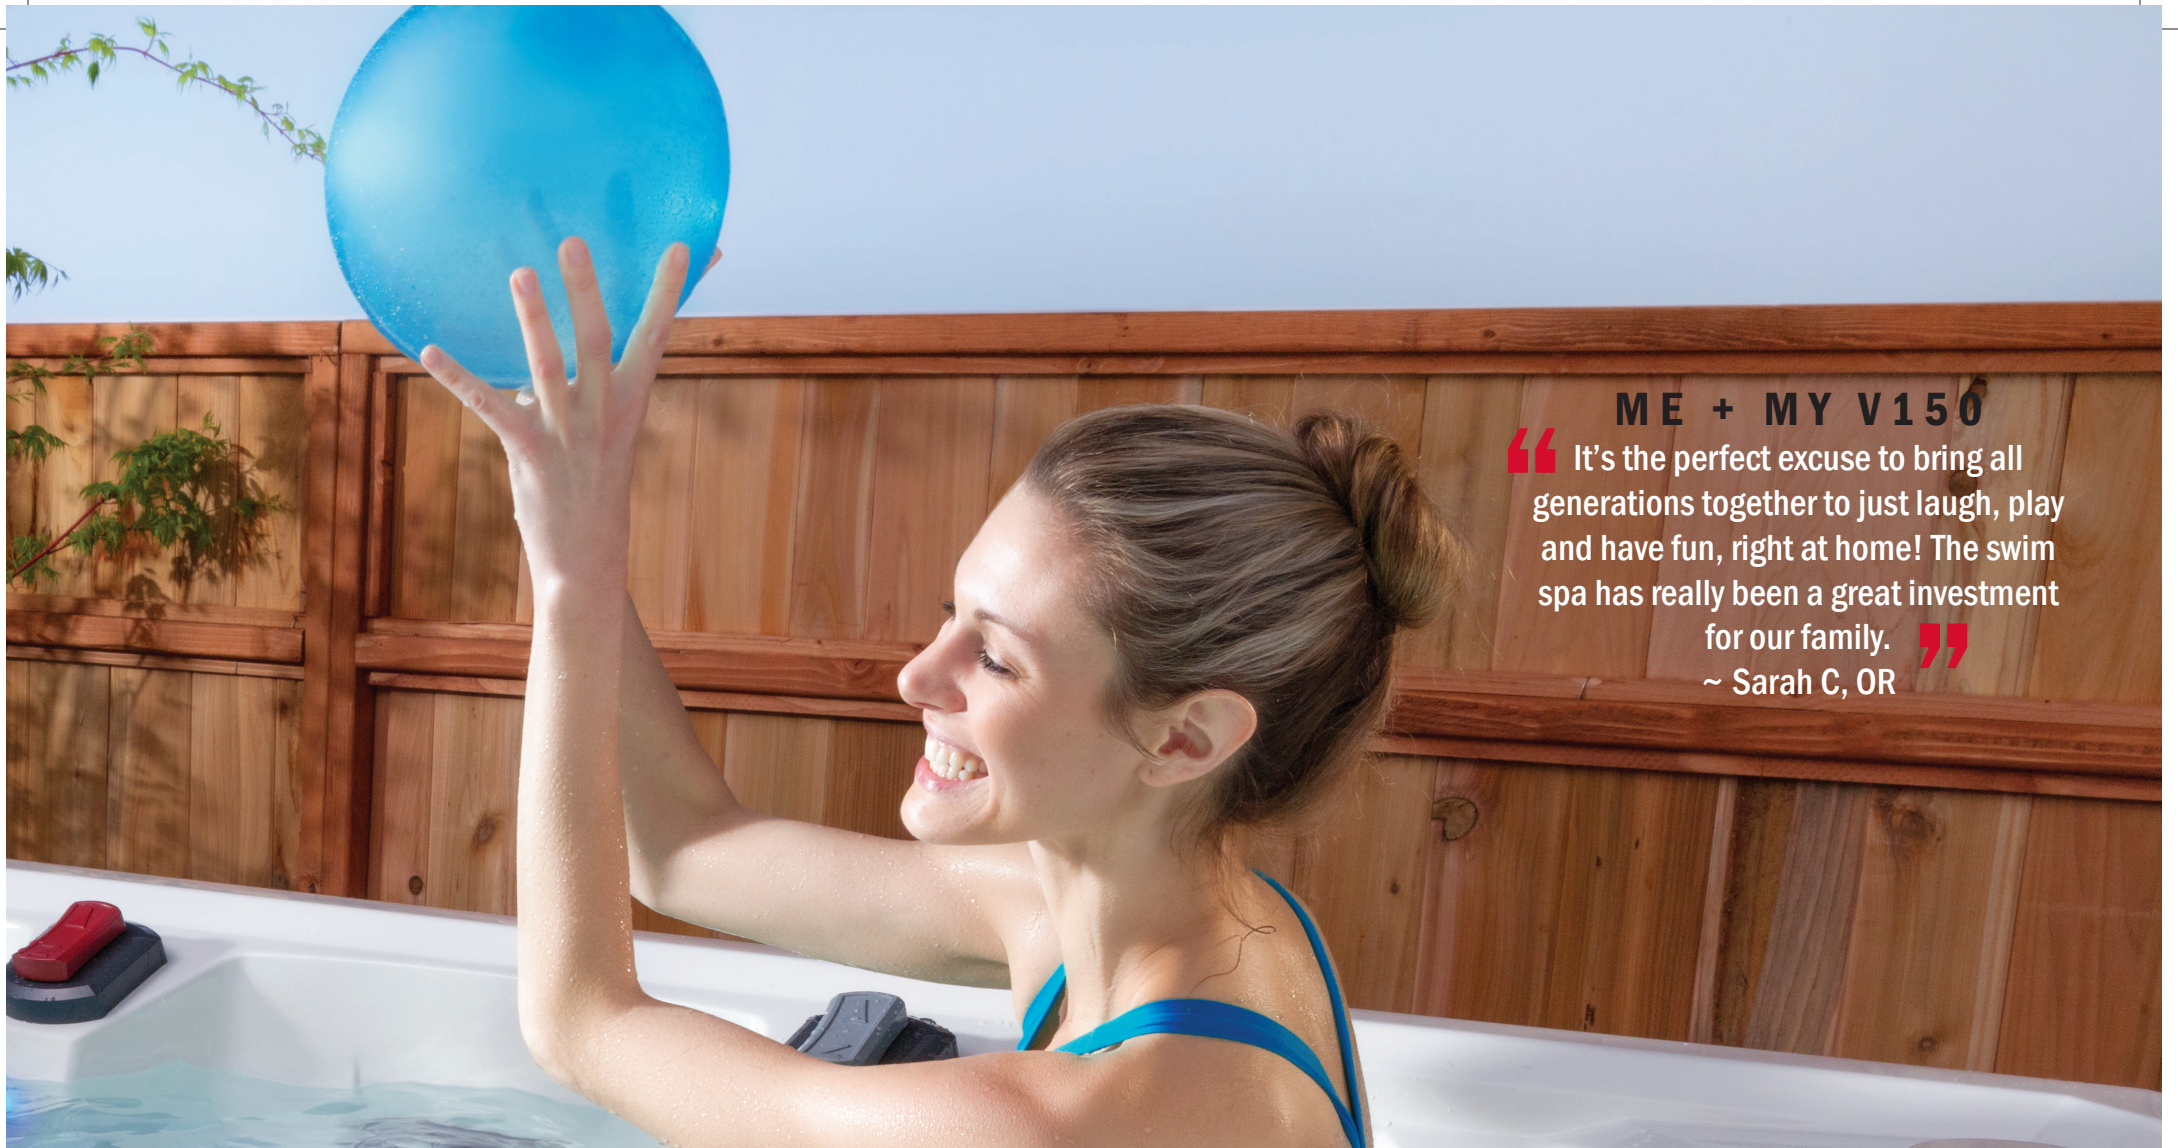

ME + MY V150

“ It’s the perfect excuse to bring all generations together to just laugh, play and have fun, right at home! The swim spa has really been a great investment for our family. ”
~ Sarah C, OR

160 gpm (606 lpm) pump on the swim end and one 2-speed, 360 gpm (1,363 lpm) pump for the therapy seats. The output from the pumps maximizes laminar flow. Laminar flow delivers maximized flow volumes and significant hydrotherapy benefits because there are no cross-currents, no eddies, nor swirls of water to impede flow.

WHITEWATER-4 JETS = MORE FUN

The three Whitewater-4™ swim jets produce 160 gpm (606 lpm) of flow that recreational swimmers will enjoy. Plus, the flow is adjustable up or down to your specific needs. Even young swimmers can delight in the variable current.

High-flow, low-pressure engineering assures great therapy without punishing

pressure. The Directional Jetpods target precise muscle locations for the deepest massage. Orbital Jetpods deliver a paced rotating surface action, more like a sport massage style, focusing movement over the skin surface and shallow tissue below. Conal Jetpods deliver a more gentle, Swedish massage movement over the skin surface delivering a relaxing release.

Just throttle the red V³ valve and two Whitewater-4 jets create thundering explosions of power from the bottom of the swim spa that can move the entire water content into enormous flows of hydrotherapy. This extreme water flow is especially effective to relieve foot and leg pain.