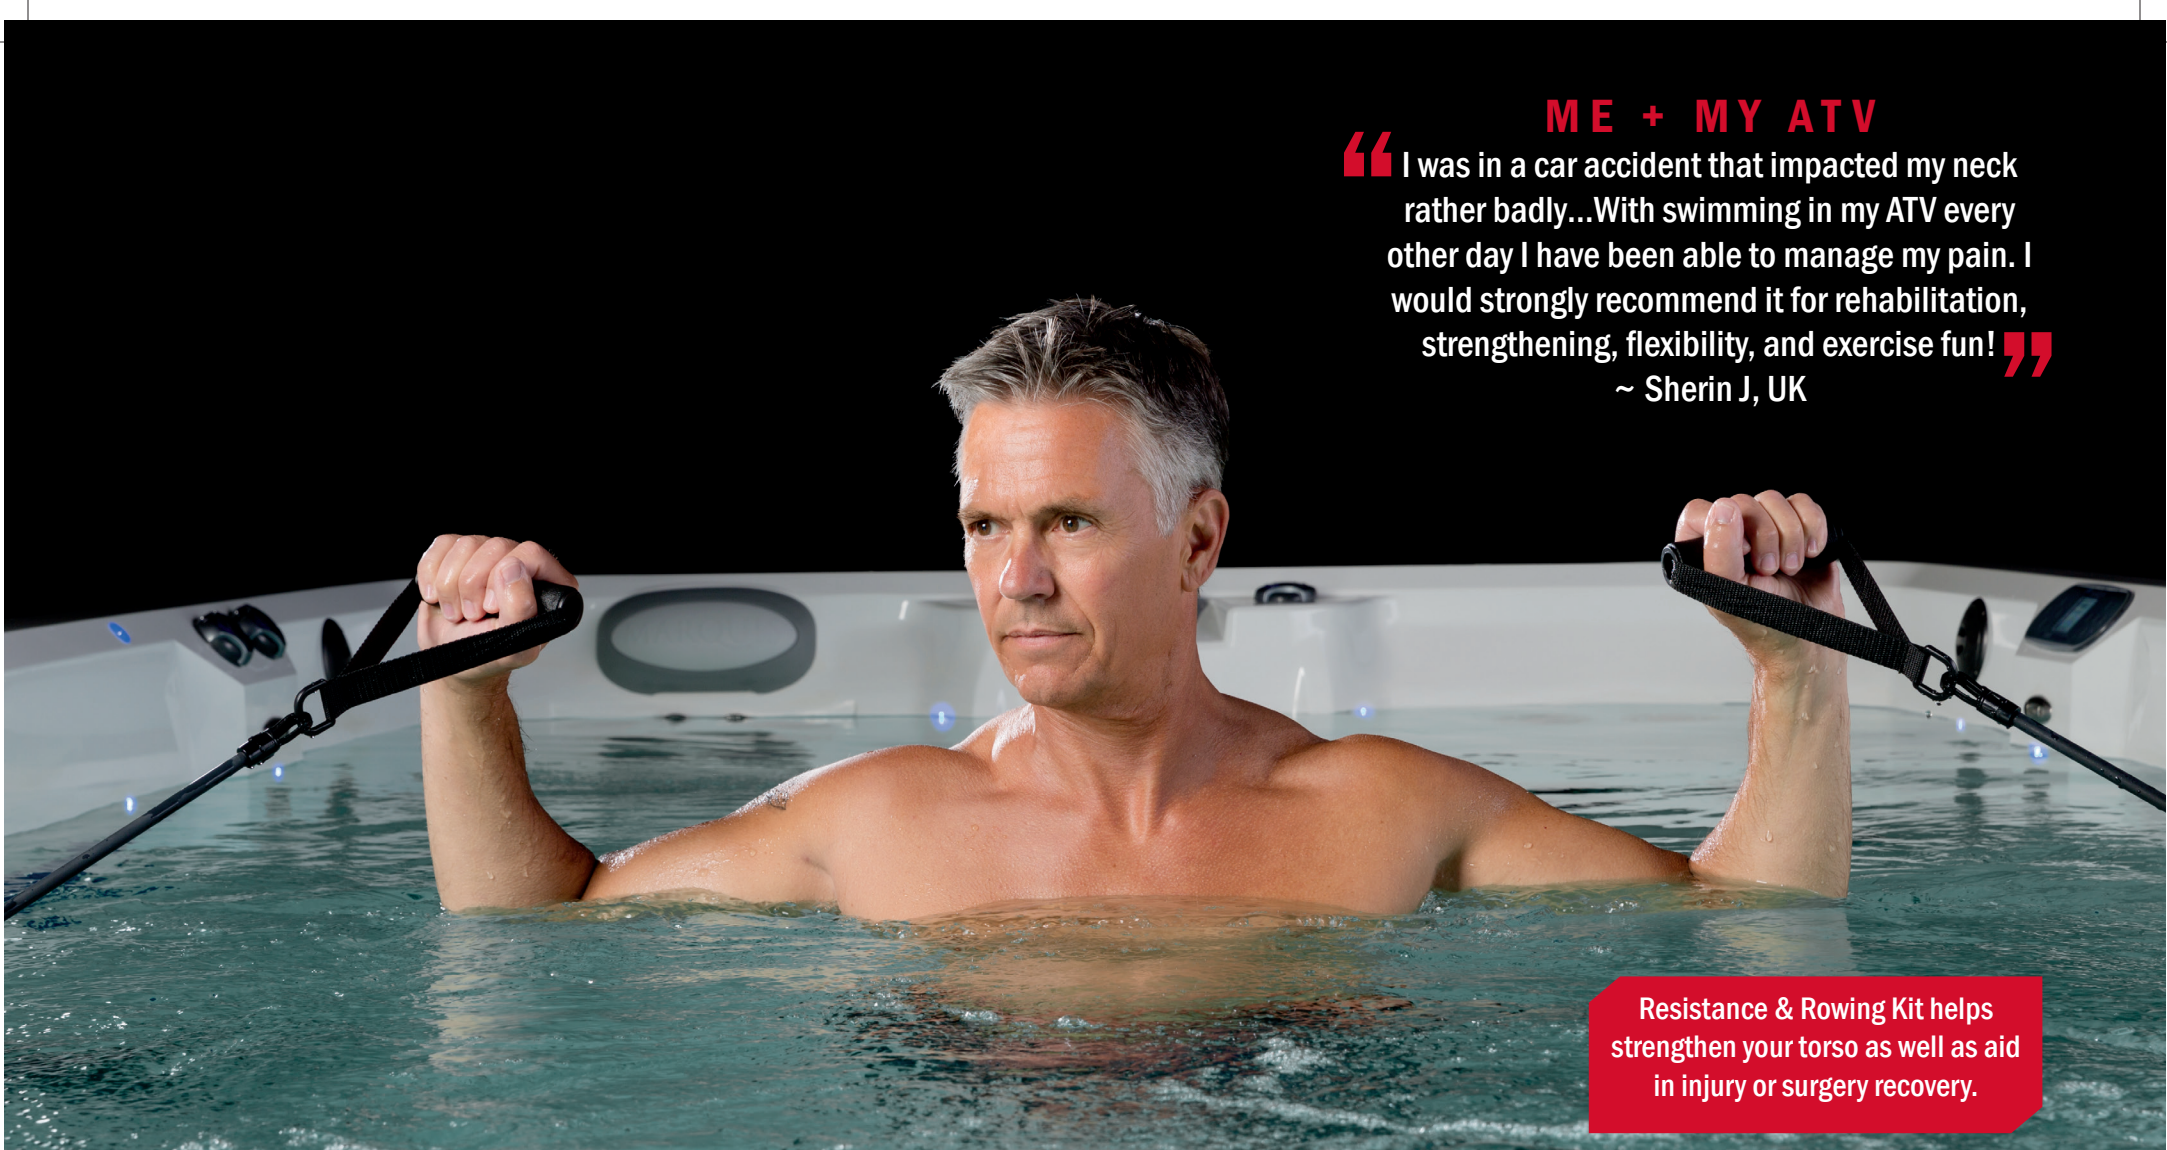

ME + MY ATV

“ I was in a car accident that impacted my neck rather badly...With swimming in my ATV every other day I have been able to manage my pain. I would strongly recommend it for rehabilitation, strengthening, flexibility, and exercise fun! ”
~ Sherin J, UK

Resistance & Rowing Kit helps strengthen your torso as well as aid in injury or surgery recovery.

Let's Get Serious About Wellness

With your body immersed in water, improve your health performance without the impact of land-based exercises. Aquatic training takes the pressure off bones, joints, muscles, and tendons, which can help with injury recovery. Health professionals recommend regular aquatic training

because it supports sore limbs and can decrease swelling and inflammation and increase circulation. It also helps improve your strength and fitness stamina, as well as your range of motion. Plus, it aids with sore and stiff muscles and helps people with conditions such as arthritis,

fibromyalgia, and other musculoskeletal conditions. Let's address your needs.

BENEFITS OF SWIM SPA TRAINING

- Decreased joint inflammation
- Improved range of motion
- Decreased tissue inflammation
- Lower stress levels
- Muscle relaxation and pain relief
- Improved strength
- Increased circulation
- Pain management
- Cardiovascular health
- Improved sleep
- Overall health and wellness